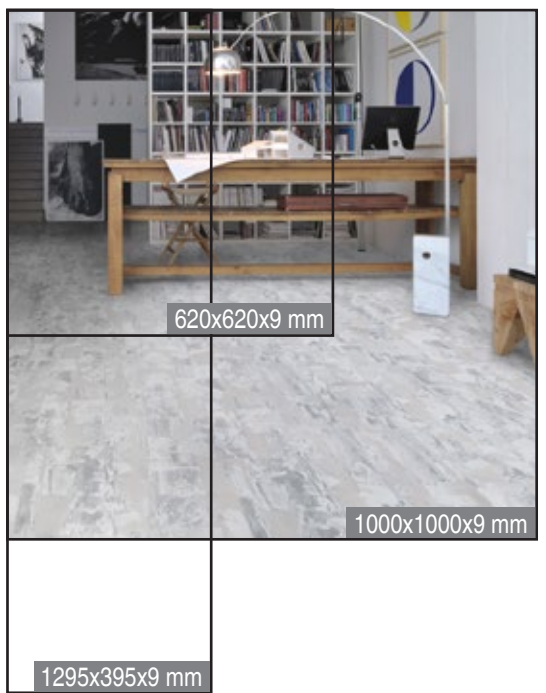

Skema offers a range of surface finishings that enhance the tactile features of each floor.

VISION HD 1000

DIMENSIONI | DIMENSIONS 1000x1000x9 mm

VISION GOLD 600

DIMENSIONI | DIMENSIONS 620x620x9 mm

VISION GOLD 400

DIMENSIONI | DIMENSIONS 1295x395x9 mm